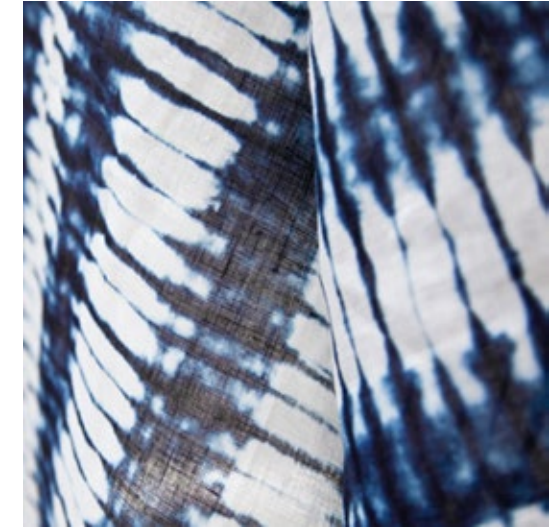

SHEER LINEN FABRIC

100% sheer linen
repeat: 27"h x 40"v
width: 54"

lead time 2 to 3 weeks

$145 yard