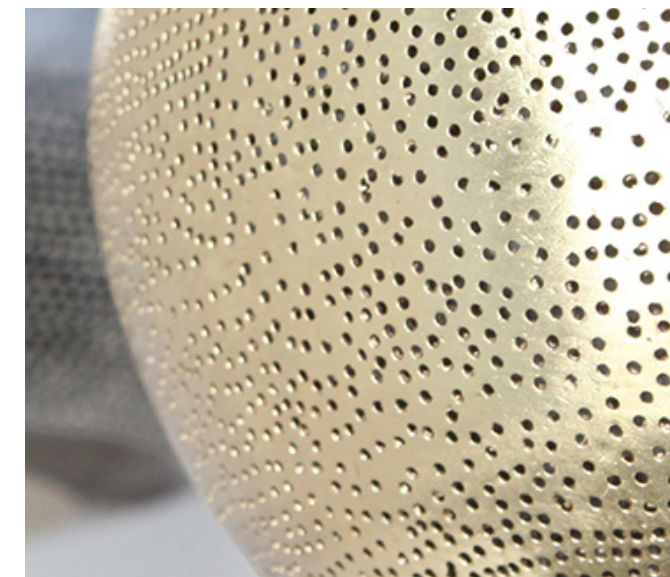

SIZE E

22" dia
5.5" finial
$1,375.00