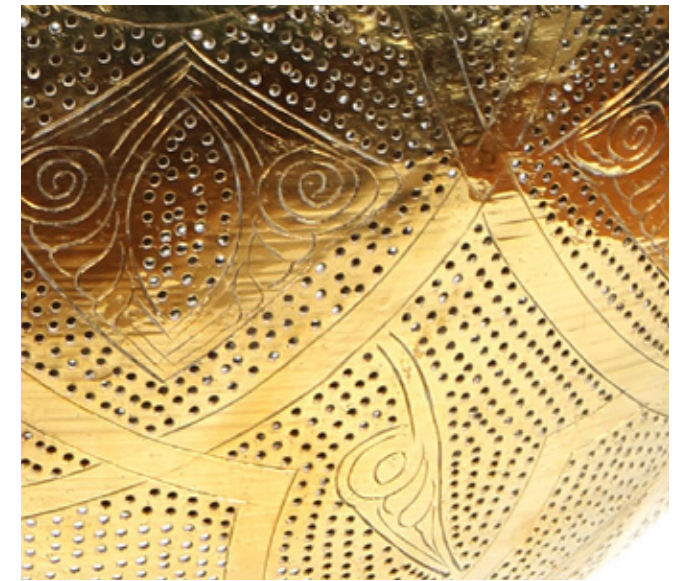

SIZE D

20" dia
5.5" finial
\$1,000.00

SIZE E

22" dia
5.5" finial
\$1,375.00

egyptian lamps | cairo pendant light

LAMPING

ceiling mount; hardwired
60w max per socket, type A bulb

3ft of chain
additional chain for \$10 per ft.