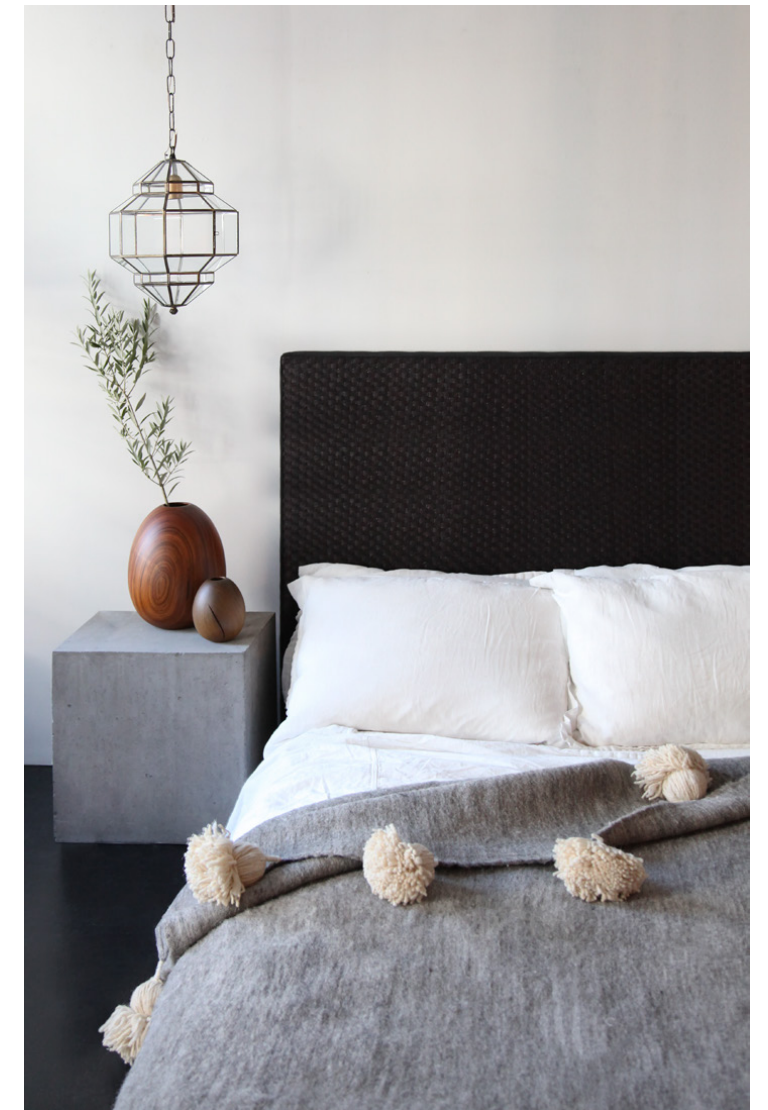

GRANADA LANTERN COLLECTION | ALHAMBRA PENDANT + ALHAMBRA SCONCE

ALHAMBRA MINI
SIZE A

15" h x 11" Ø
38 cm h x 28 cm Ø

single socket
3 ft of chain

clear glass $562.50 NET
milk glass $607.50 NET

ALHAMBRA SCONCE
SIZE A

22" h x 14" w x 7" d
56 cm h x 36 cm w x 18 cm d

single socket
wall mounted

clear glass $531.00 NET
milk glass $576.00 NET

ALHAMBRA MODEL 1
SIZE A

22" h x 14" Ø
56 cm h x 35 cm Ø

single socket
3 ft of chain

clear glass $693.00 NET
milk glass $792.00 NET