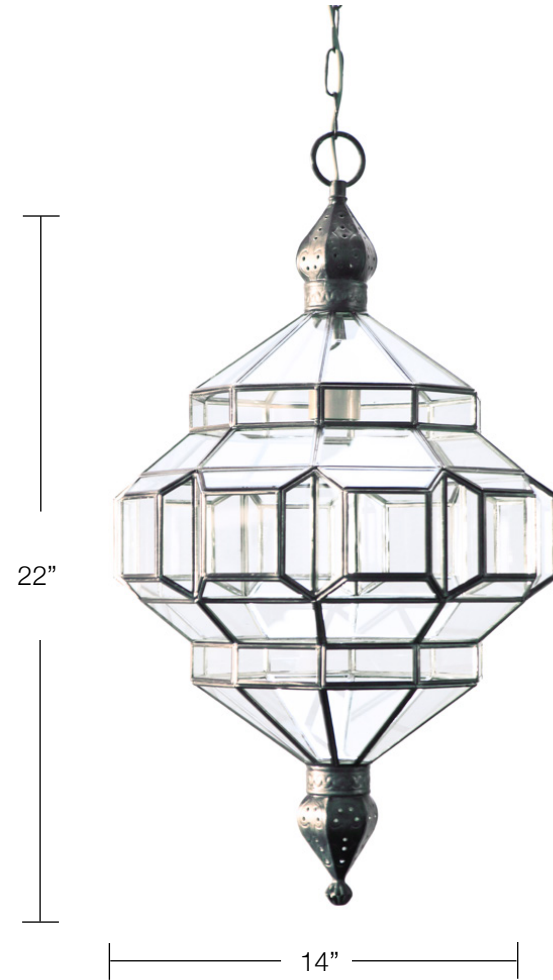

GRANADA LIGHTING
COLLECTION

GRANADA LANTERN COLLECTION | ROMBUS PENDANT

SIZE A

14" Ø | 35 cm Ø

single socket
3 ft of chain

clear glass \$661.50 NET
milk glass \$729.00 NET

SIZE B

17" Ø | 43 cm Ø

LEAD TIME

8 to 10 weeks

l'aviva home

212.625.9605 | studio@lavivahome.com

GRANADA LANTERN COLLECTION | ALHAMBRA PENDANT + ALHAMBRA SCONCE

ALHAMBRA MINI
SIZE A

15" h x 11" Ø
38 cm h x 28 cm Ø

single socket
3 ft of chain

clear glass \$562.50 NET
milk glass \$607.50 NET

ALHAMBRA SCONCE
SIZE A

22" h x 14" w x 7" d
56 cm h x 36 cm w x 18 cm d

single socket
wall mounted

clear glass \$531.00 NET
milk glass \$576.00 NET

ALHAMBRA MODEL 1
SIZE A

22" h x 14" Ø
56 cm h x 35 cm Ø

single socket
3 ft of chain

clear glass \$693.00 NET
milk glass \$792.00 NET

GRANADA LANTERN COLLECTION | ALHAMBRA MODEL 2 PENDANT

FINISH OPTIONS

- brass patina
- silver patina
- black satin
- gold