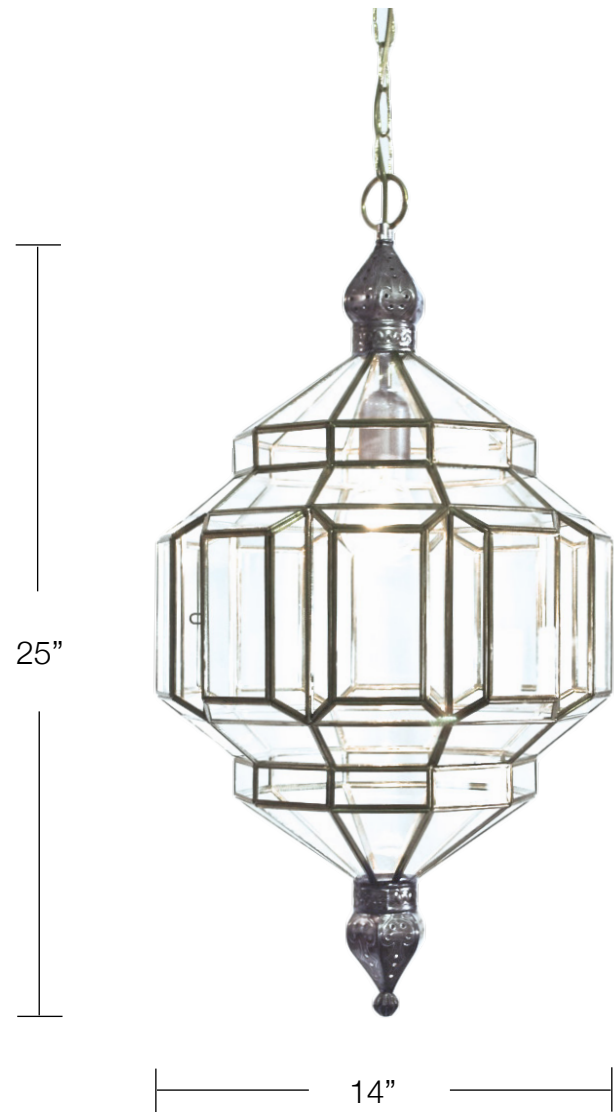

GRANADA LIGHTING
COLLECTION

GRANADA LANTERN COLLECTION | ROMBUS PENDANT

SIZE A

14" Ø | 35 cm Ø

single socket
3 ft of chain

clear glass \$661.50 NET
milk glass \$729.00 NET

SIZE B

17" Ø | 43 cm Ø

LEAD TIME

8 to 10 weeks

l'aviva home

212.625.9605 | studio@lavivahome.com

GRANADA LANTERN COLLECTION | ALHAMBRA PENDANT + ALHAMBRA SCONCE

ALHAMBRA MINI
SIZE A

15" h x 11" Ø
38 cm h x 28 cm Ø

single socket
3 ft of chain

clear glass \$562.50 NET
milk glass \$607.50 NET

ALHAMBRA SCONCE
SIZE A

22" h x 14" w x 7" d
56 cm h x 36 cm w x 18 cm d

single socket
wall mounted

clear glass \$531.00 NET
milk glass \$576.00 NET

ALHAMBRA MODEL 1
SIZE A

22" h x 14" Ø
56 cm h x 35 cm Ø

single socket
3 ft of chain

clear glass \$693.00 NET
milk glass \$792.00 NET

GRANADA LANTERN COLLECTION | ALHAMBRA MODEL 2 PENDANT

FINISH OPTIONS

- brass patina
- silver patina
- black satin
- gold