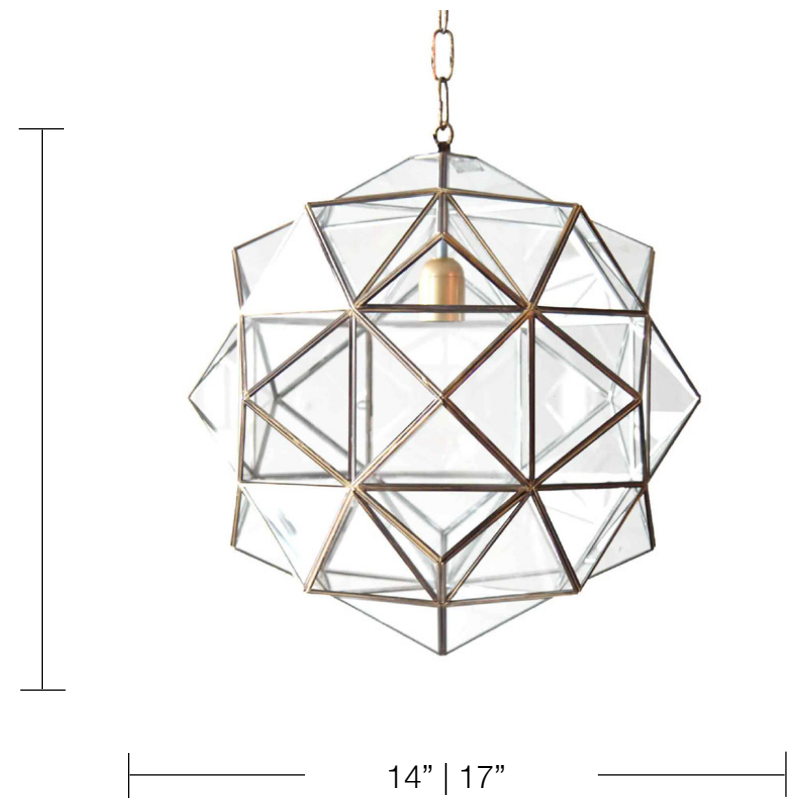

GRANADA LIGHTING
COLLECTION

GRANADA LANTERN COLLECTION | ROMBUS PENDANT

SIZE A

14" Ø | 35 cm Ø

single socket
3 ft of chain

clear glass \$661.50 NET
milk glass \$729.00 NET

SIZE B

17" Ø | 43 cm Ø

single socket
3 ft of chain

clear glass \$729.00 NET
milk glass \$819.00 NET

SIZE C

24" Ø | 60 cm Ø

single socket
3 ft of chain

clear glass \$1,305.00 NET
milk glass \$1,368.00 NET

triple socket
3 ft of chain

LEAD TIME

8 to 10 weeks

l'aviva home

212.625.9605 | studio@lavivahome.com

GRANADA LANTERN COLLECTION | ALHAMBRA PENDANT + ALHAMBRA SCONCE

ALHAMBRA MINI
SIZE A

15" h x 11" Ø
38 cm h x 28 cm Ø

single socket
3 ft of chain

LEAD TIME

8 to 10 weeks

ALHAMBRA MODEL 2
SIZE A

25" h x 14" Ø
65 cm h x 35 cm Ø

single socket
3 ft of chain

clear glass \$724.50 NET
milk glass \$828.00 NET

ALHAMBRA MODEL 2
SIZE B

31" h x 16" Ø
79 cm h x 40 cm Ø