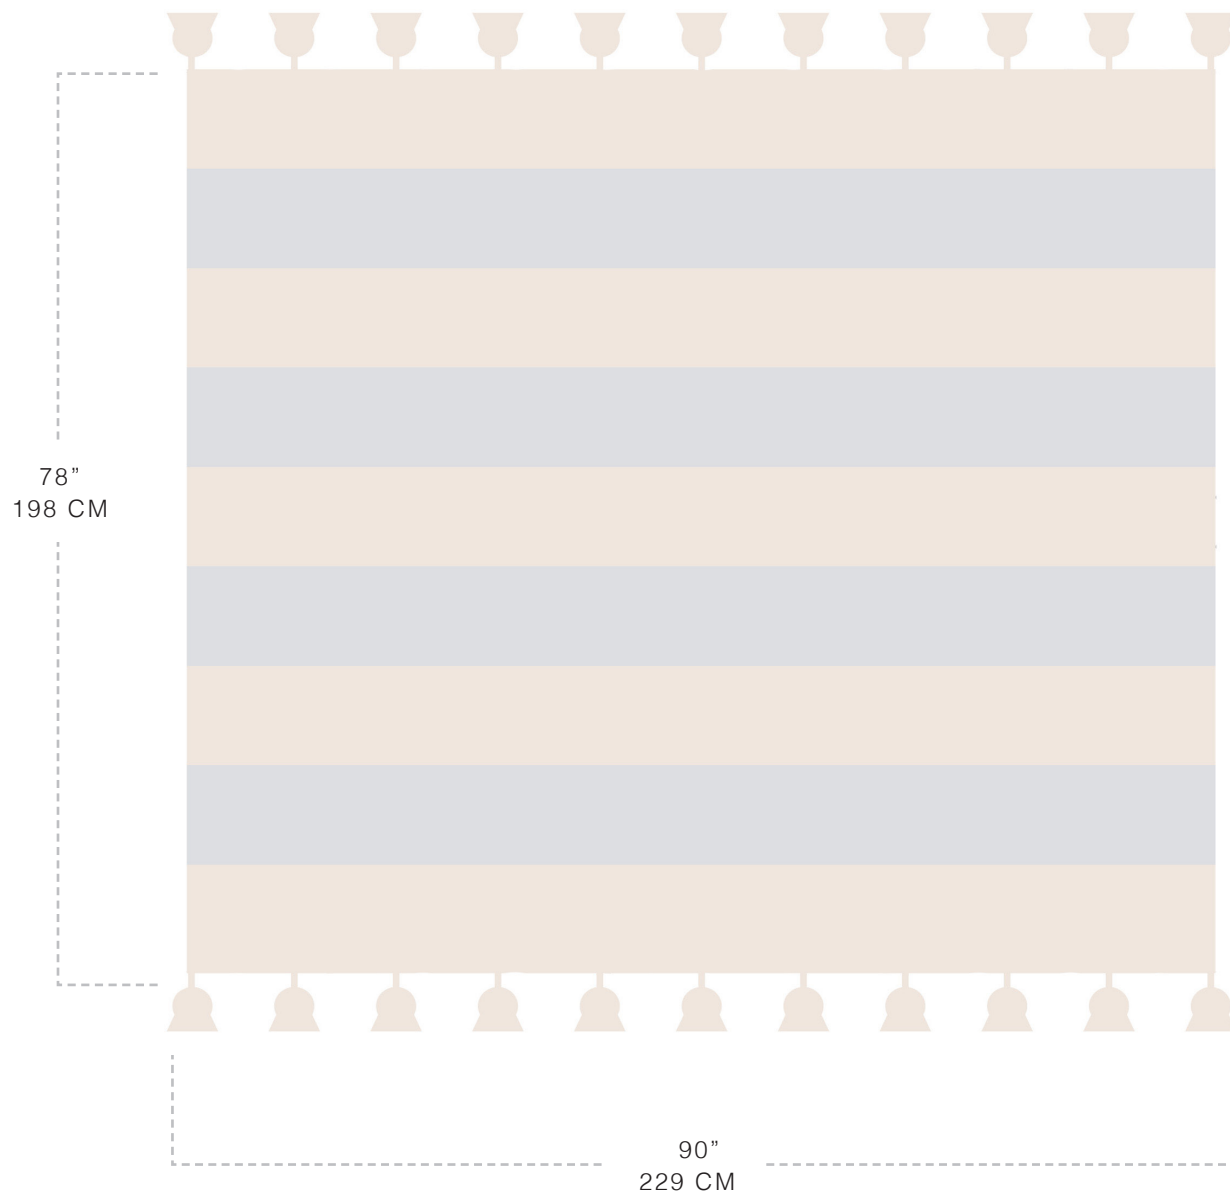

l'aviva home

MORRACCAN POM POM BLANKET COLLECTION - NATURAL GREY STRIPE

DETAILS

100% NATURAL UNDYED,
HAND SPUN WOOL
MEDIUM TO HEAVY HEFT

DIMENSIONS

TWIN/FULL/QUEEN
78" X 90"
198 CM X 229 CM

CARE

DRY CLEAN ONLY