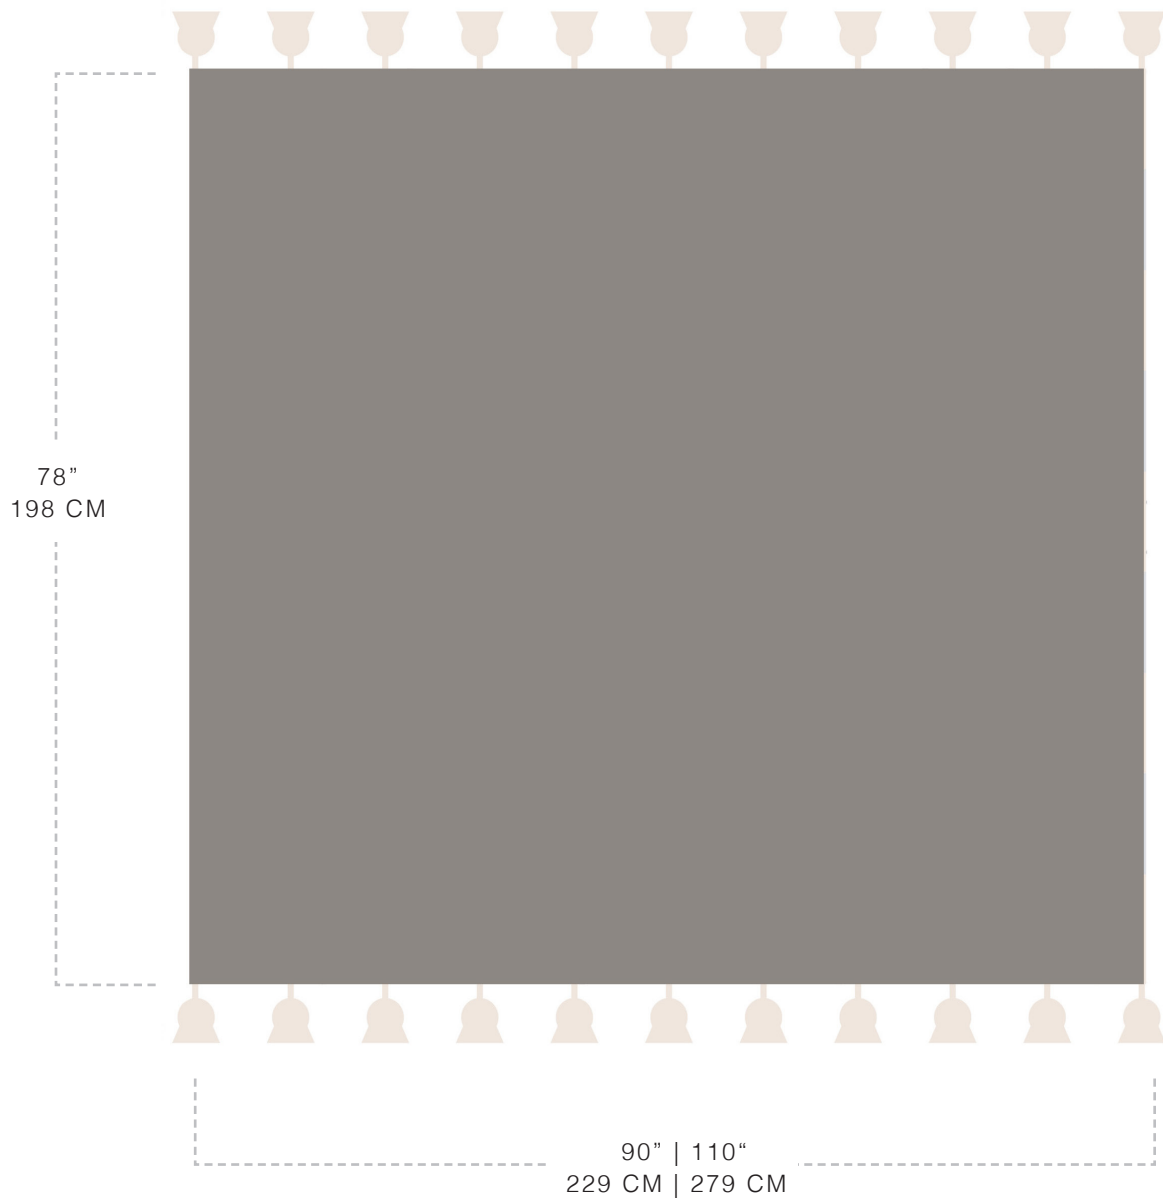

*l'aviva home*

MORRACCAN POM POM BLANKET COLLECTION - SMOKEY BROWN

**DETAILS**

100% NATURAL UNDYED,  
HAND SPUN WOOL  
MEDIUM TO HEAVY HEFT

**DIMENSIONS**

TWIN/FULL  
78" X 90"  
198 CM X 229 CM

QUEEN/KING  
78" X 110"  
198 CM X 279 CM