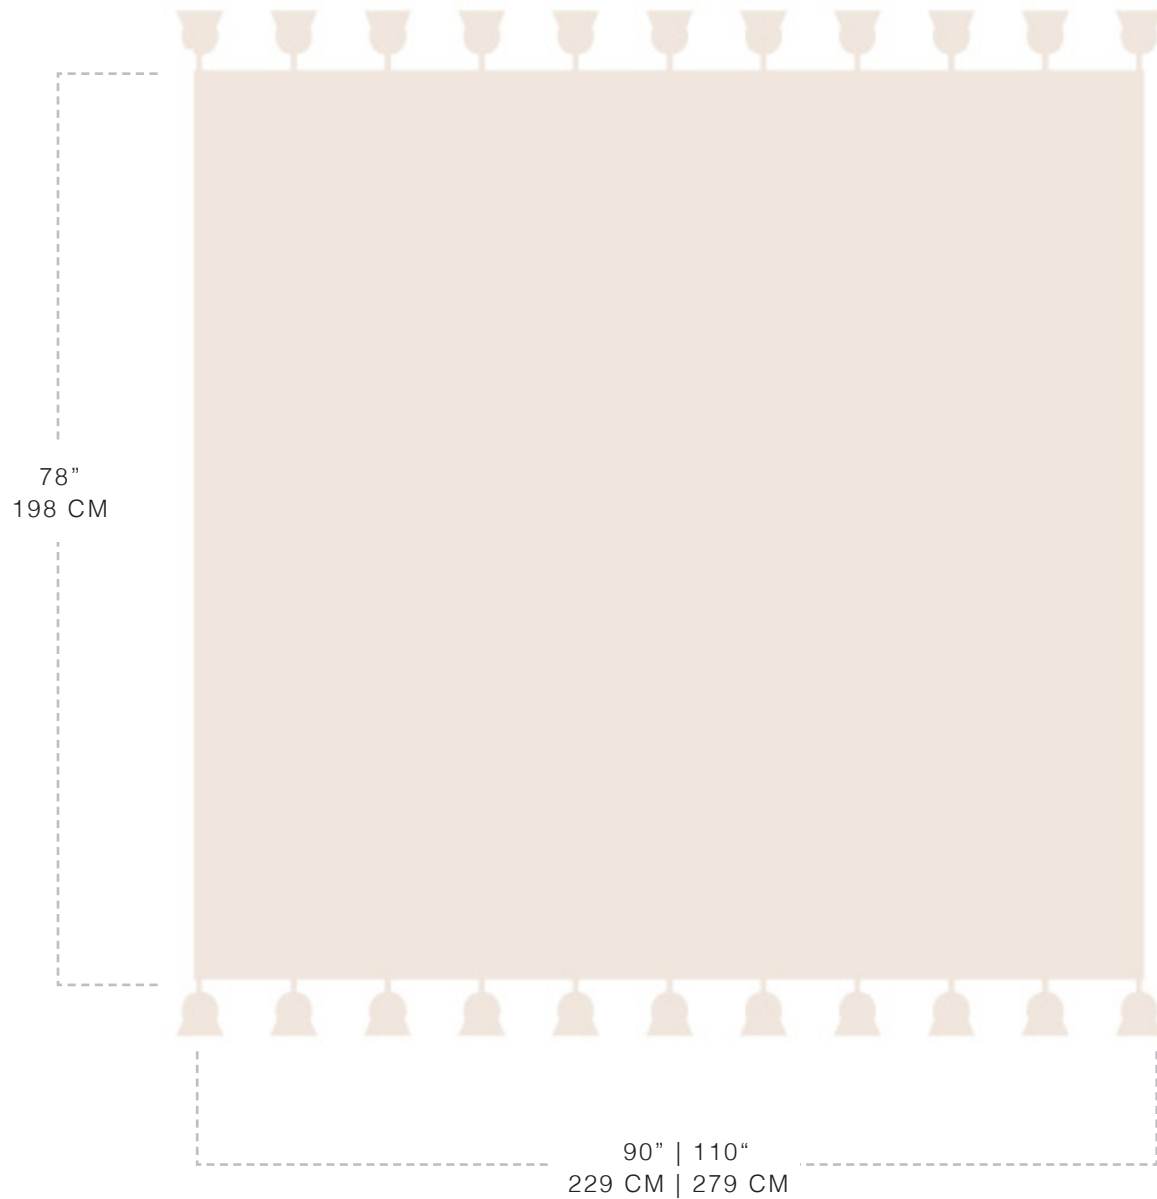

l'aviva home

MORRACCAN POM POM BLANKET COLLECTION - SOLID NATURAL WHITE

DETAILS

100% NATURAL UNDYED,
HAND SPUN WOOL
MEDIUM TO HEAVY HEFT

DIMENSIONS

TWIN/FULL
78" X 90"
198 CM X 229 CM

QUEEN/KING
78" X 110"
198 CM X 279 CM