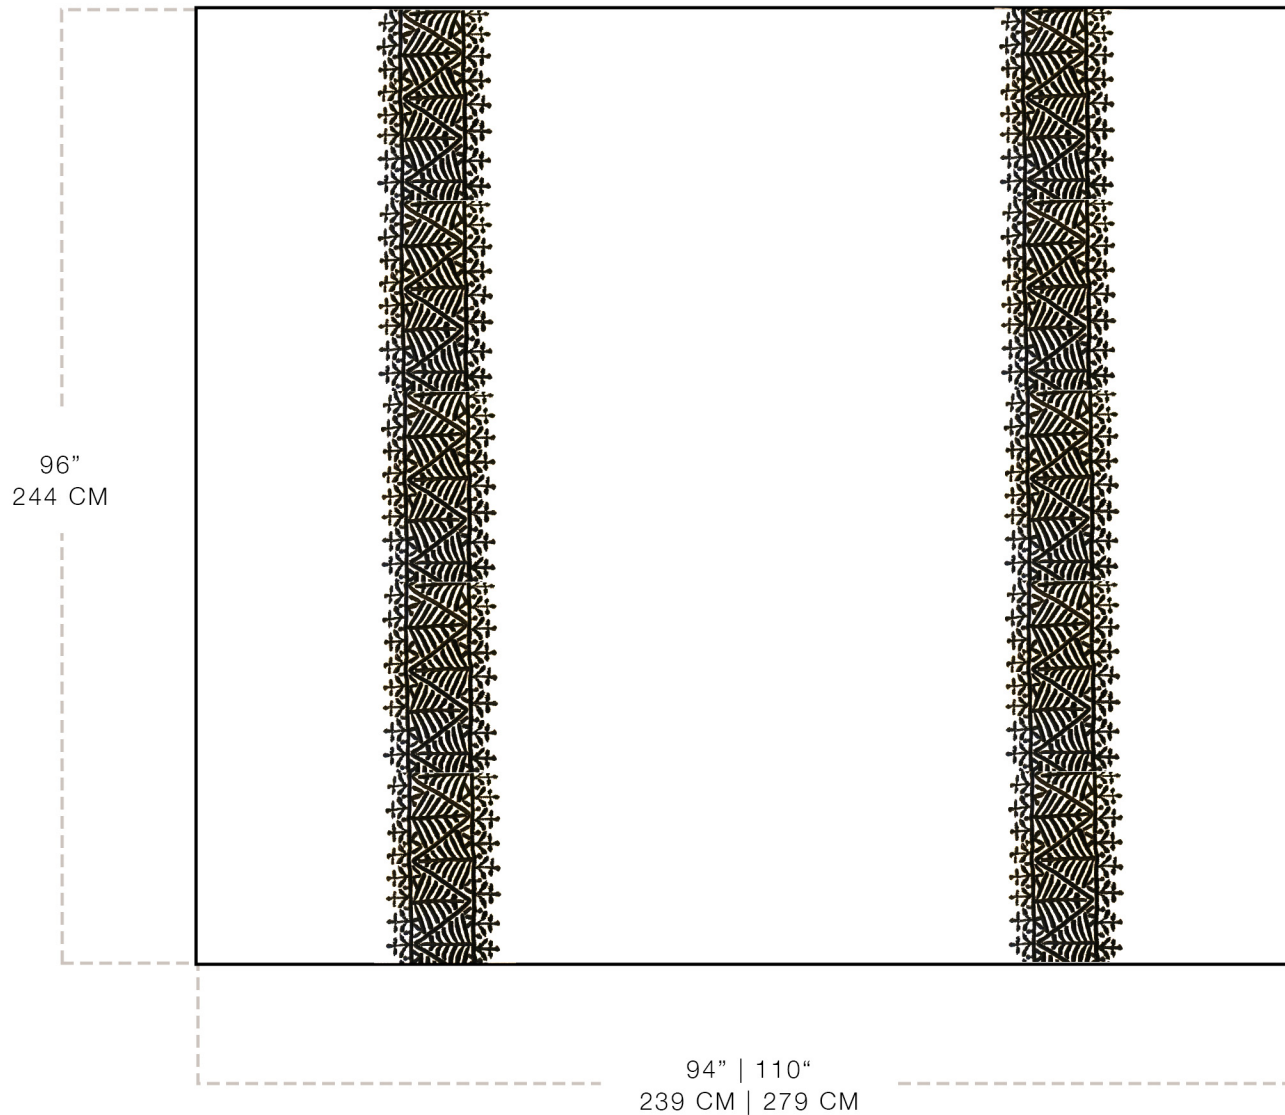

*l'aviva home* | TARZ COLLECTION - FEZ BEDCOVER

**DETAILS**

100% COTTON  
LIGHT HEFT

**COLORWAYS**

BLACK  
COFFEE

**DIMENSIONS**

QUEEN  
96" L X 94" W  
244 CM X 239 CM

KING

96" L X 110" W  
244 CM X 279 CM

**CARE**

MACHINE WASH + DRY