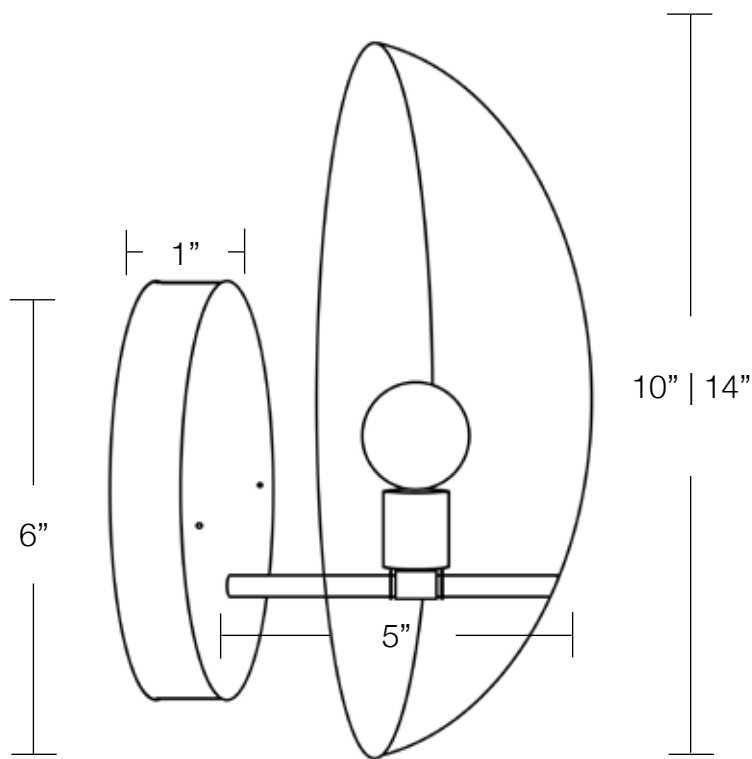

smoke \$1,040.00

cobre collection | olla

SIZE A

14" h x 15" dia
18 cm h x 38 cm dia
2 - socket
\$2,200.00

SIZE B

22" h x 24" dia
18 cm h x 61 cm dia
2 - socket
\$2,350.00

FINISH

hammered copper outside | hammered copper canopy

LAMPING

ceiling mount; hardwired
60w max per socket, type A bulb
UL listed

LEAD TIME

8 to 10 weeks

cobre collection | conchita

SIZE A

5" d x 10" dia
9 cm d x 25 cm dia
single socket
\$1,950.00

SIZE B

5" d x 14" dia
9 cm d x 35 cm dia
single socket
\$2,050.00

FINISH OPTIONS

hammered copper

LAMPING

wall mount; hardwired or plug-in
60w max per socket, type A bulb
UL listed

LEAD TIME

8 to 10 weeks

l'aviva home
212.625.9605 | studio@lavivahome.com

cobre collection | gordita

SIZE A

10" h x 9" dia
25 cm h x 23 cm dia
single socket

copper \$645.00

smoke \$725.00

SIZE B

14" h x 12" dia
36 cm h x 30 cm dia
single socket

copper \$750.00